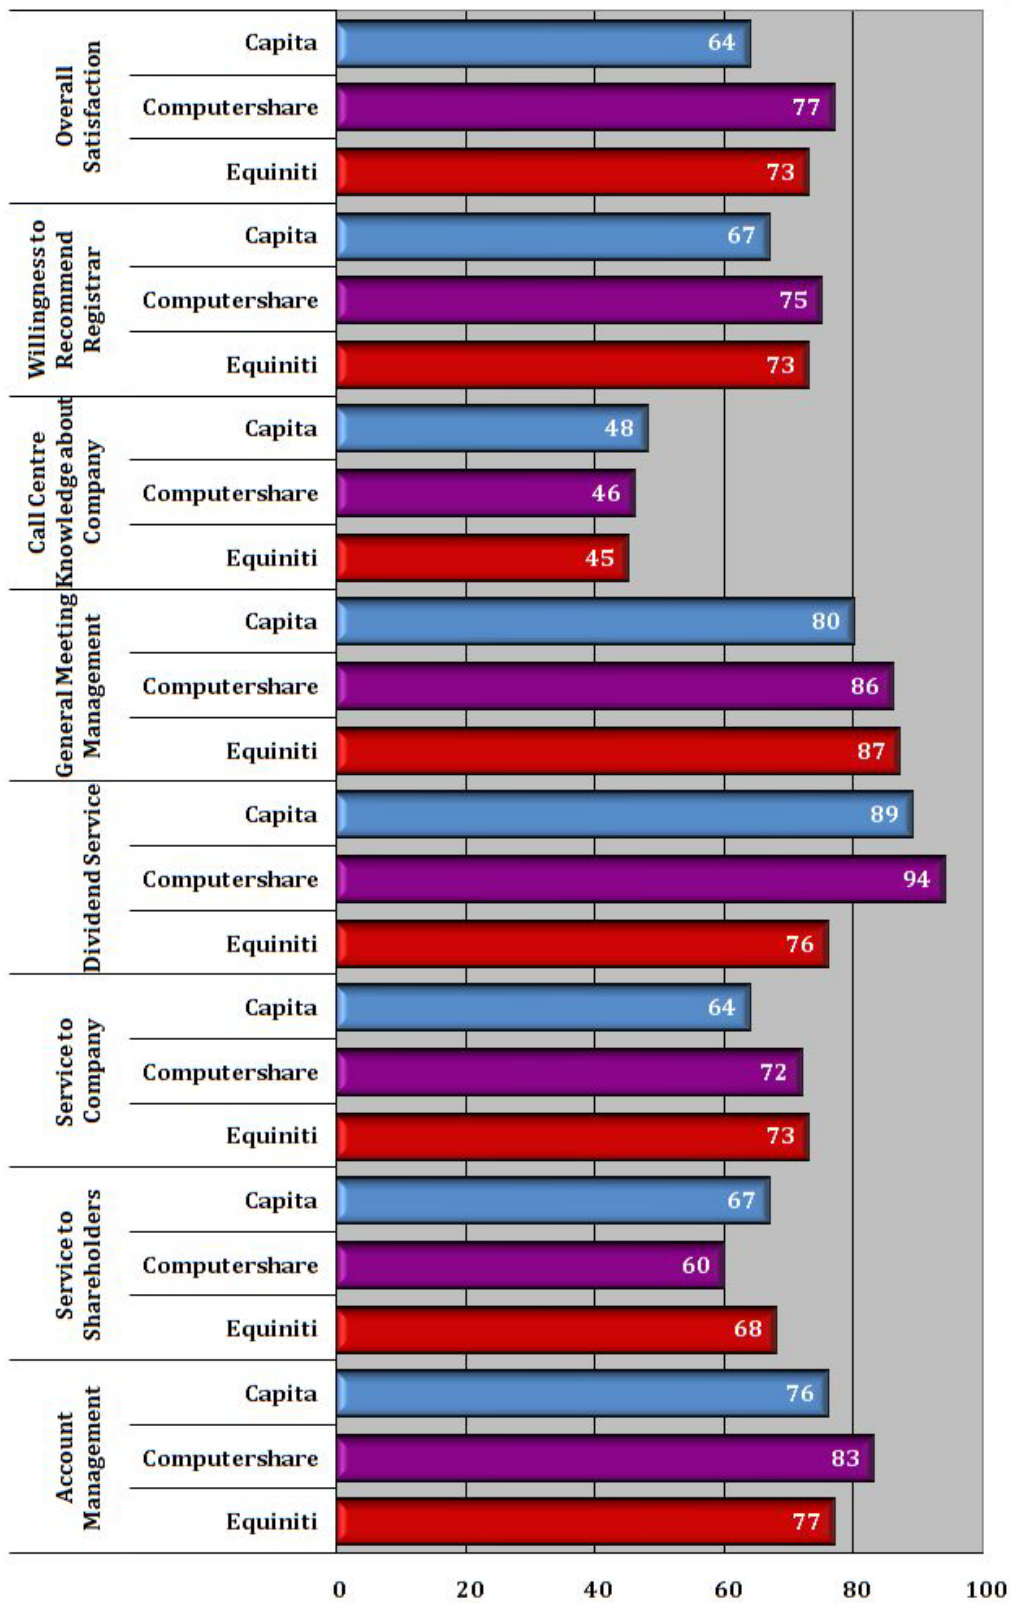

The information contained in this report is not an endorsement of any Registrar by Capital Analytics Limited.

2008 COMPANY SATISFACTION INDEX

The values above represent the percentage of favourable responses (ratings of 4 or 5 on the five-point scale).